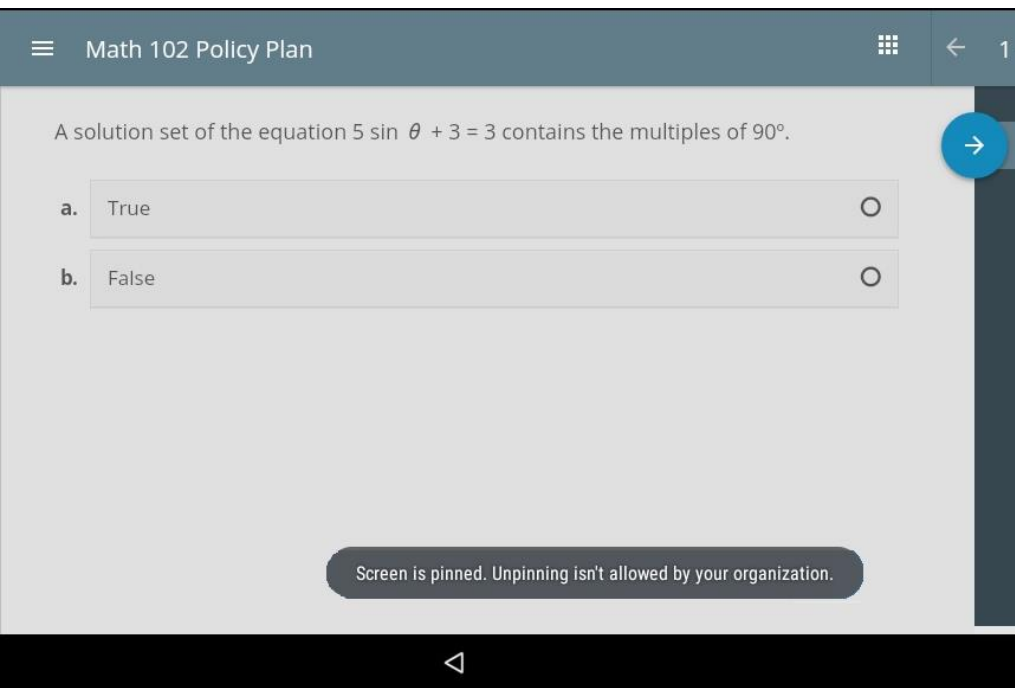

4B - Android

الدخول للإختبار الآمن Entering the Secure Exam

رسالة تبين أن الإختبار بوضعية الأمان في أجهزة Android

الدخول للإختبار الآمن على أجهزة Android

- To enter the secure exam, from the available exams click on **Start** button to start the exam.
- A message will appear in the beginning of your test to tell you that the screen is pinned. It will be unpinned once you leave the exam.

- للدخول للإختبار الآمن، من قائمة الإختبارات المتاحة لك قم بالضغط على زر **Start** لبدء الإختبار.
- ستظهر لك في بداية الإختبار رسالة تبين لك أن الشاشة قد تم قفلها ولن يتم فتحها إلا بعد إنتهاء الإختبار.