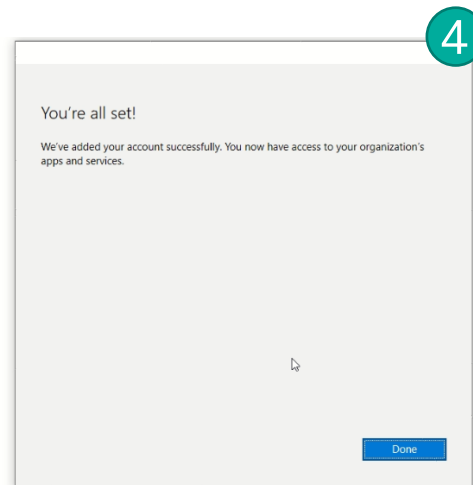

تحميل حزمة Microsoft 365

بعد اكتمال التفعيل تظهر لك هذه
الرسالة

الآن تم تفعيل الحساب الخاص
بكم على تطبيقات Microsoft 365