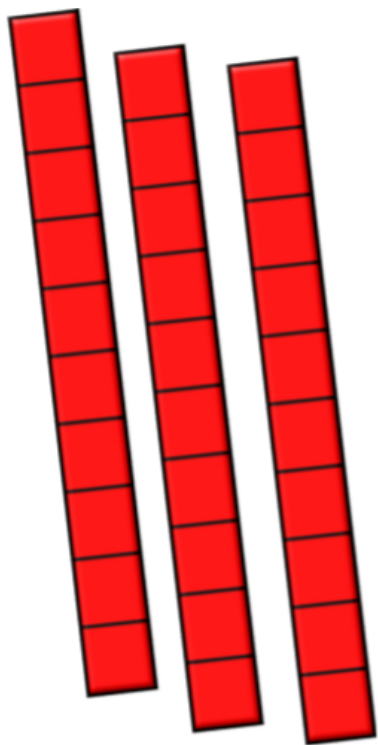

A black, stylized, wavy symbol resembling a calligraphic character or a decorative flourish.

A black, stylized, calligraphic symbol resembling a character or a decorative flourish.

۲ ۳

۲ ۳

۲ ۶

۲ ۵

ㄲ ㄸ

ㄲ ㄴ

3 .

2 9

3 2

3 1

כב

כד

ㄇ ㄏ

ㄇ ㄏ

۳۰

۳۹

۳۲

۳۱

This diagram features two identical black symbols at the top, resembling a stylized '3' or a similar character. Below them are four red vertical bars of varying heights, arranged from tallest to shortest from left to right. To the left of these bars are four blue squares, also of varying heights, arranged from tallest to shortest from top to bottom. The entire diagram is enclosed in a red border.

This diagram features two different black symbols at the top. The left symbol is identical to the one in the first diagram, but the right symbol is a different, more complex character. Below them are four red vertical bars of varying heights, arranged from tallest to shortest from left to right. To the left of these bars are three blue squares of varying heights, arranged from tallest to shortest from top to bottom. The entire diagram is enclosed in a red border.