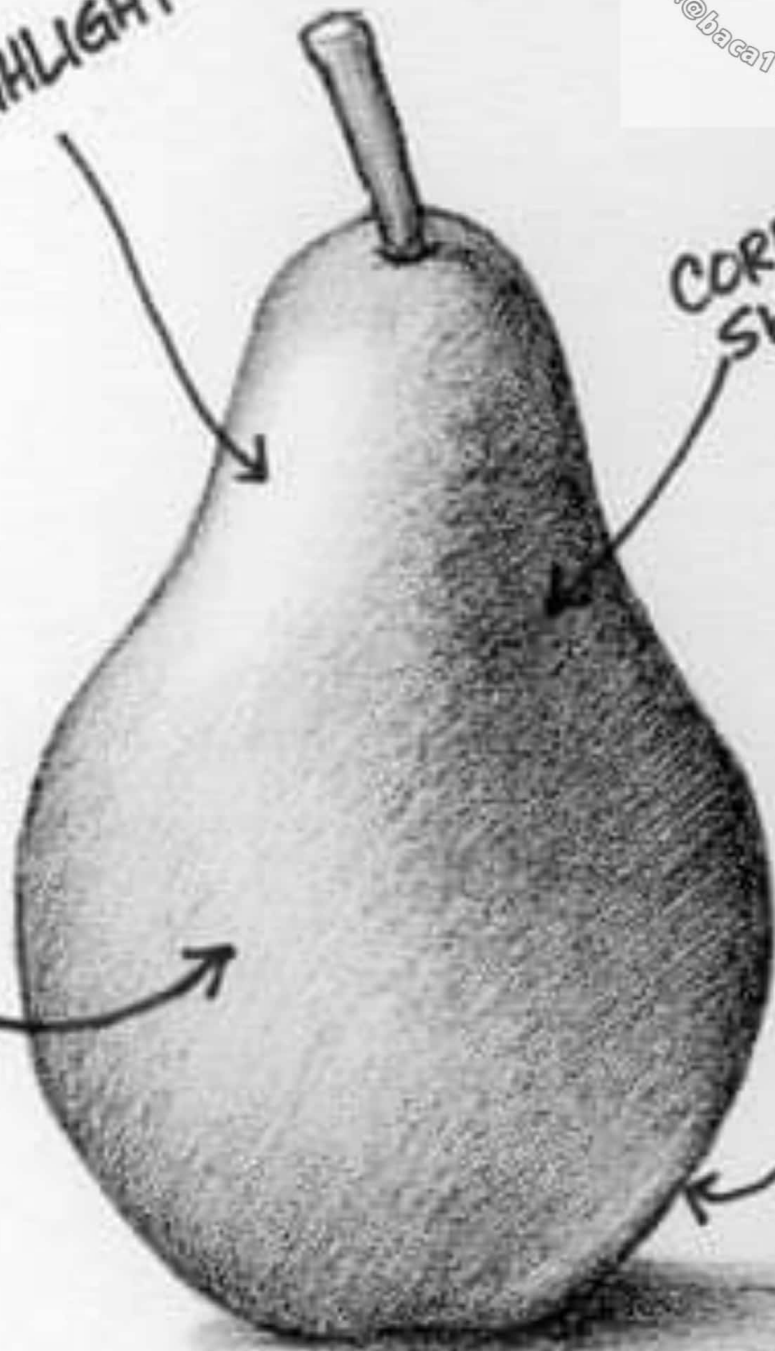

Ame W9

LIGHT SOURCE

HIGHLIGHT

CORE SHADOW

MID-TONES

REFLECTED LIGHT

CAST SHADOW

@xiao才兒