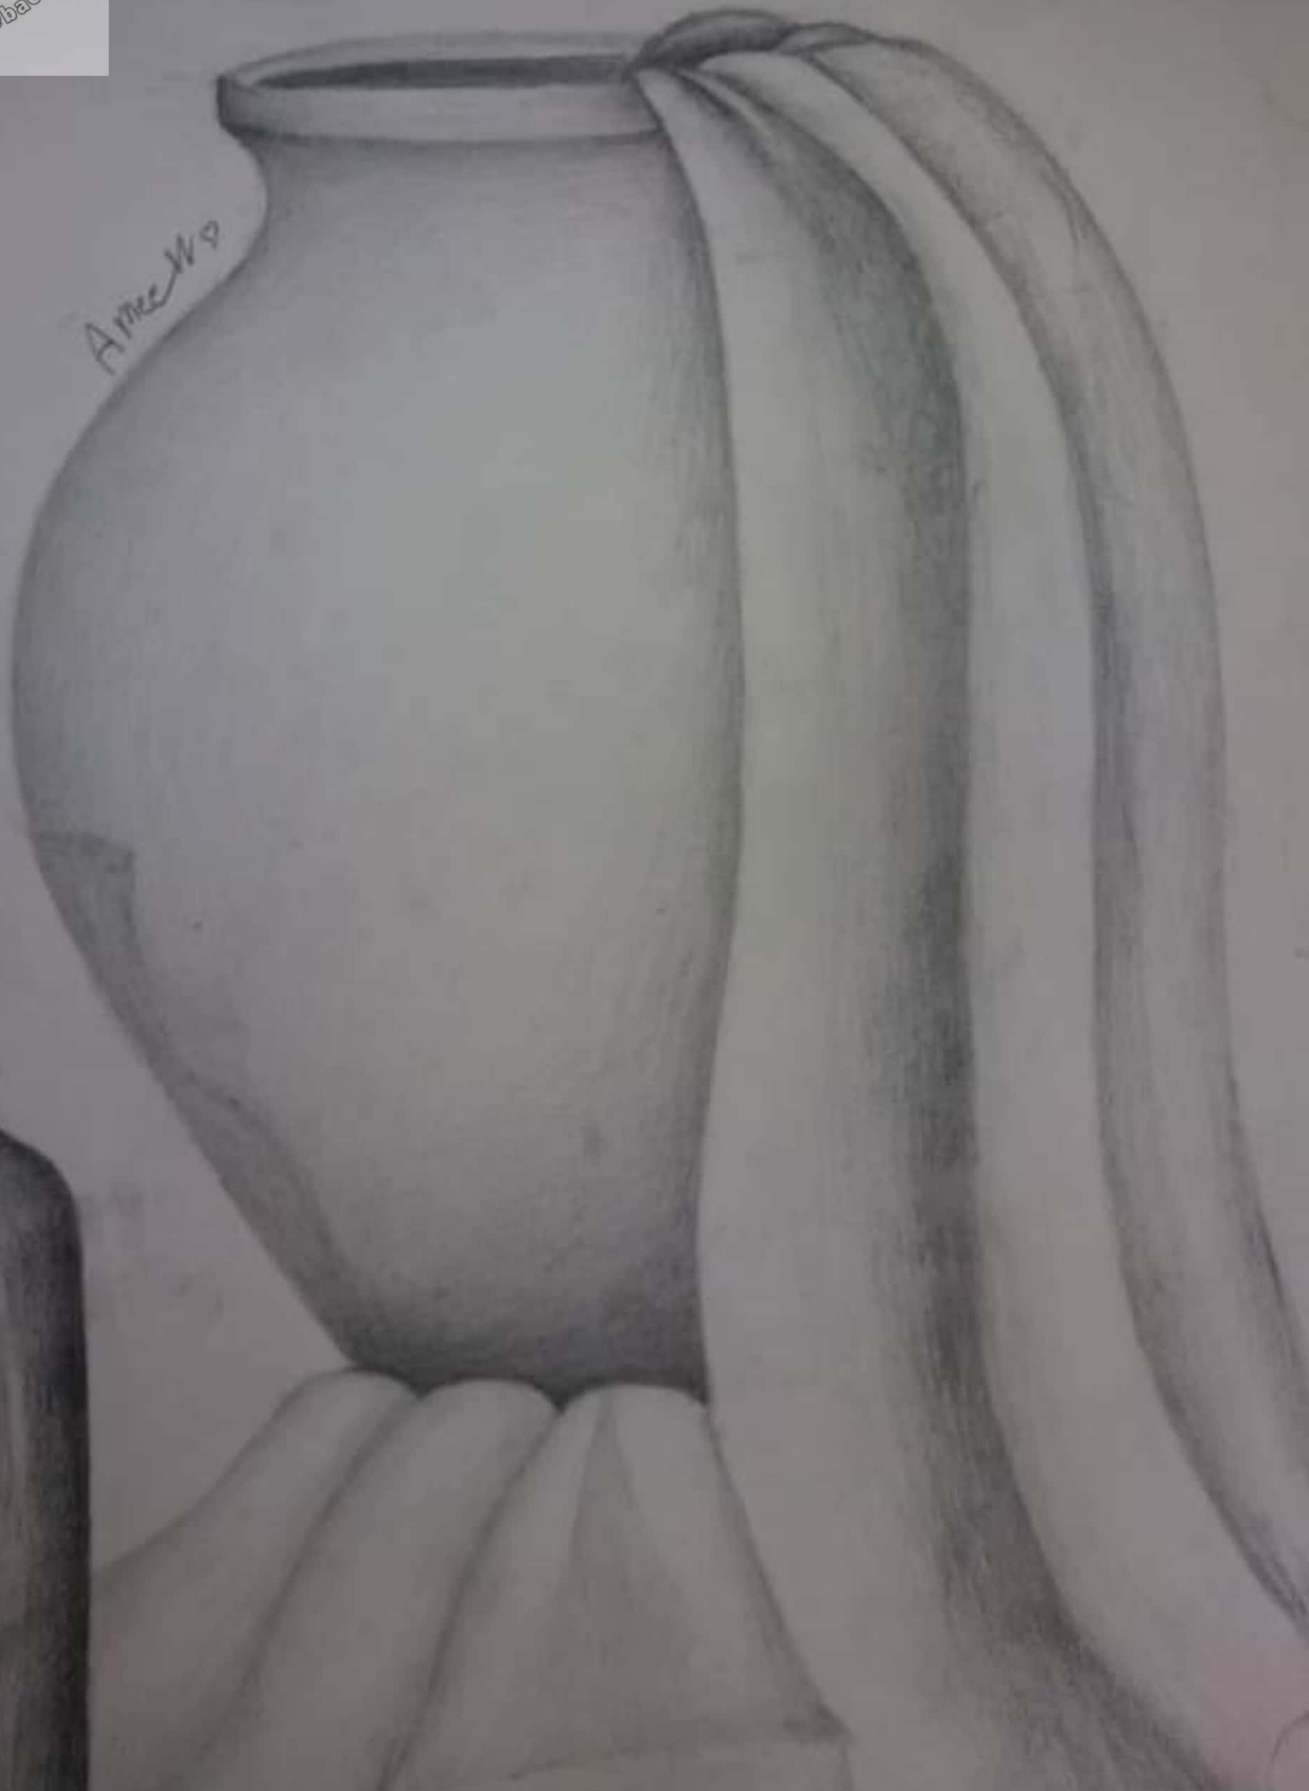

Ame W9

LIGHT SOURCE

HIGHLIGHT

CORE SHADOW

MID-TONES

REFLECTED LIGHT

CAST SHADOW

@xiao才兒